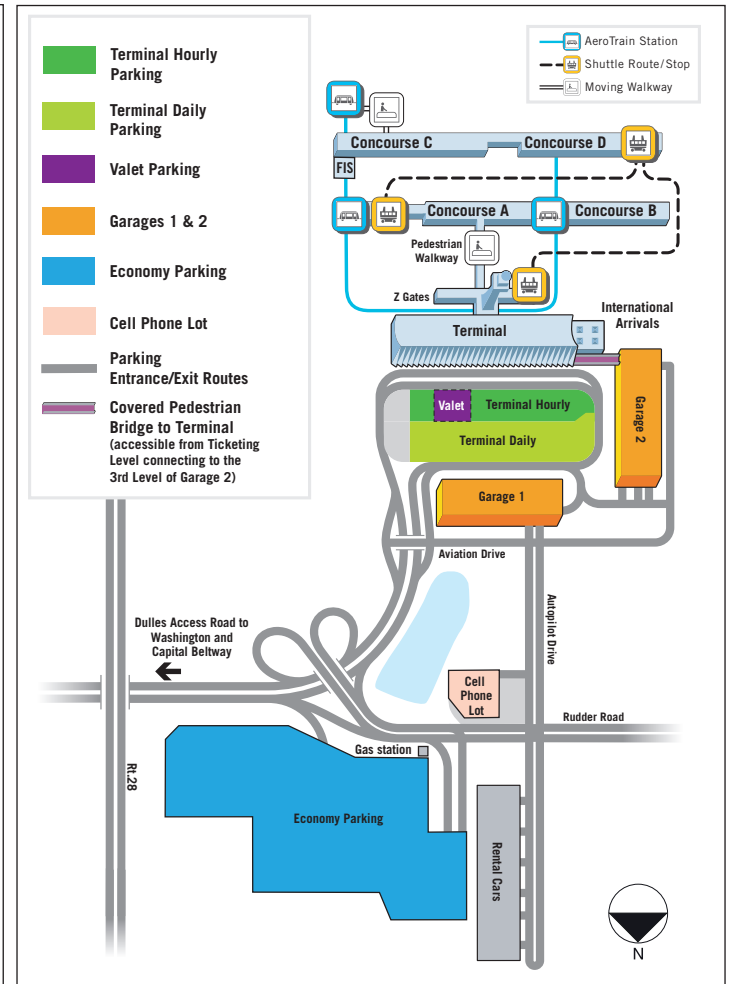

AIRLINE TICKET COUNTERS

1 Aeroflot	3 All Nippon Airways	1 Delta	2 KLM	2 Saudia	1 Virgin America
1 AeroMexico	2 American Airlines	2 Emirates	2 Korean Air	3 SAS	2 Virgin Atlantic
1 Aer Lingus	3 Austrian Airlines	1 Ethiopian	1 LATAM	3 South African	
3 Air Canada	3 Avianca	1 Etihad Airways	3 Lufthansa	1 Southwest	
1 Air China	1 British Airways	3 Frontier Airlines	3 Porter	3 Southern Airways	
2 Air France	2 Brussels Airlines	3 Icelandair	2 Qatar Airways	3 Turkish Airlines	
3 Alaska	2 Copa	3 JetBlue	2 Royal Air Maroc	4 United/United Express	

LEVEL INDICATOR

TERMINAL MAP

PARKING MAP

- ALL EMERGENCIES — 911
- Police/Fire/Ambulance (Non-Emergency) — 703-572-2400
- Police Station (Non-Emergency) — 703-572-2950
- Airport Information — 703-572-2700