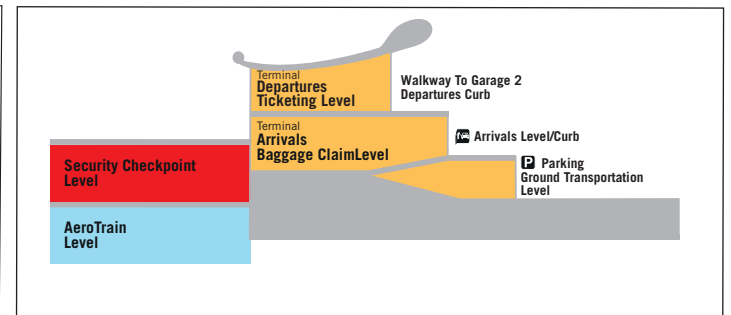

AIRLINE TICKET COUNTERS

1 Aeroflot	3 All Nippon Airways	1 Delta	2 KLM	2 Saudia	1 Virgin America
1 AeroMexico	2 American Airlines	2 Emirates	2 Korean Air	3 SAS	2 Virgin Atlantic
1 Aer Lingus	3 Austrian Airlines	1 Ethiopian	1 LATAM	3 South African	
3 Air Canada	3 Avianca	1 Etihad Airways	3 Lufthansa	1 Southwest	
1 Air China	1 British Airways	3 Frontier Airlines	3 Porter	3 Southern Airways	
2 Air France	2 Brussels Airlines	3 Icelandair	2 Qatar Airways	3 Turkish Airlines	
3 Alaska	2 Copa	3 JetBlue	2 Royal Air Maroc	4 United/United Express	

LEVEL INDICATOR

TERMINAL MAP

PARKING MAP

- ALL EMERGENCIES — 911
- Police/Fire/Ambulance (Non-Emergency) — 703-572-2400
- Police Station (Non-Emergency) — 703-572-2950
- Airport Information — 703-572-2700