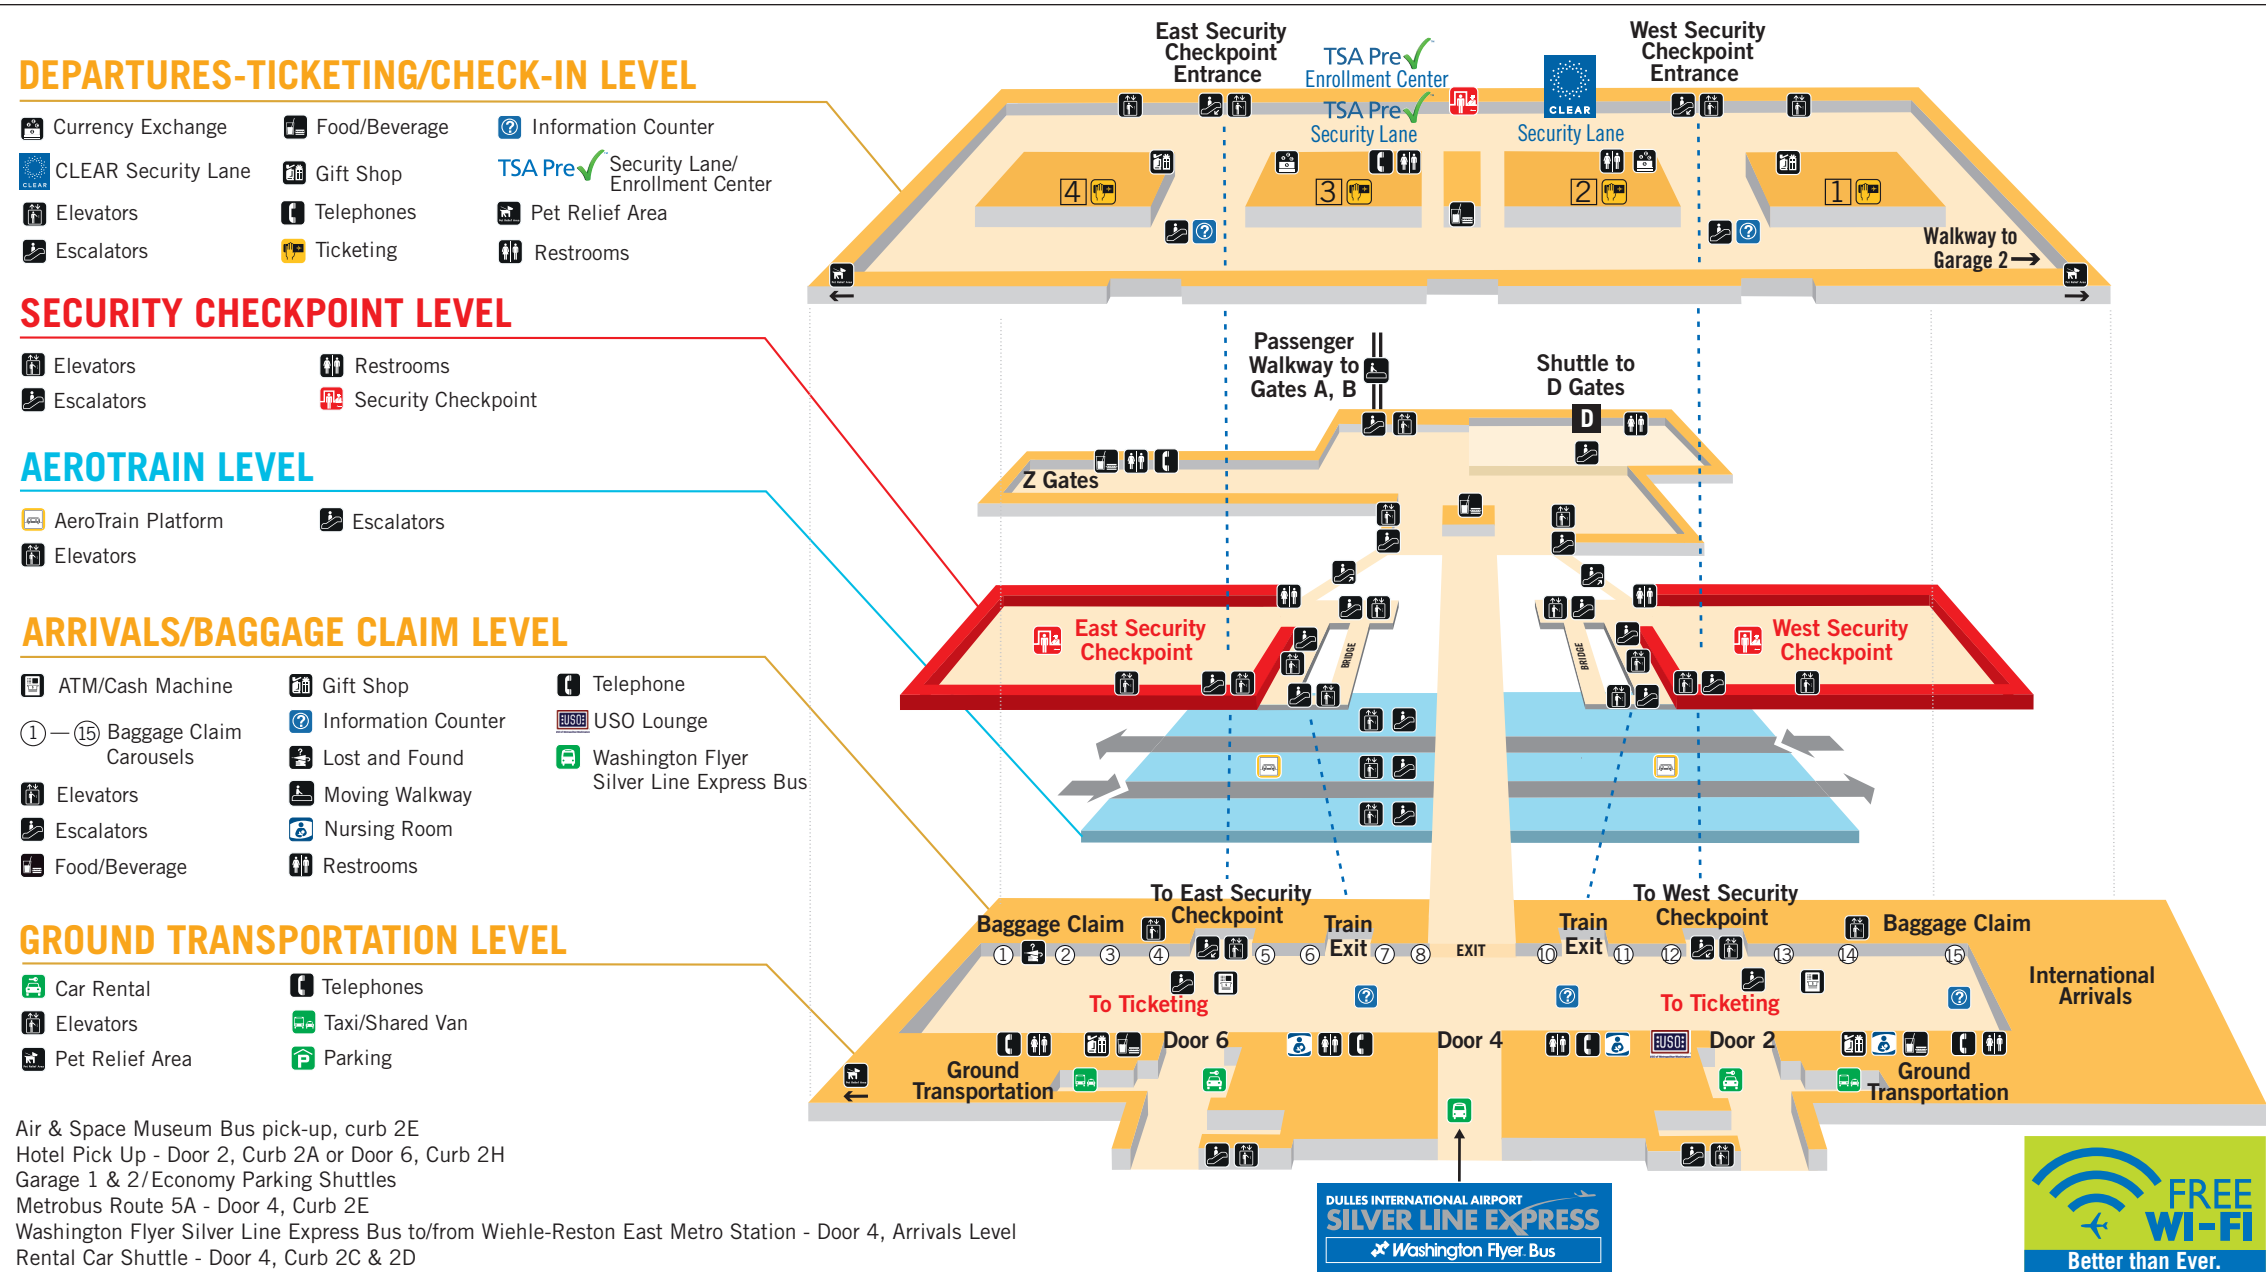

AIRLINE TICKET COUNTERS

1 Aeroflot	3 All Nippon Airways	1 Delta	2 KLM	2 Saudia	1 Virgin America
1 AeroMexico	2 American Airlines	2 Emirates	2 Korean Air	3 SAS	2 Virgin Atlantic
1 Aer Lingus	3 Austrian Airlines	1 Ethiopian	1 LATAM	3 South African	
3 Air Canada	3 Avianca	1 Etihad Airways	3 Lufthansa	1 Southwest	
1 Air China	1 British Airways	3 Frontier Airlines	3 Porter	3 Southern Airways	
2 Air France	2 Brussels Airlines	3 Icelandair	2 Qatar Airways	3 Turkish Airlines	
3 Alaska	2 Copa	3 JetBlue	2 Royal Air Maroc	4 United/United Express	

LEVEL INDICATOR

TERMINAL MAP

PARKING MAP

- ALL EMERGENCIES — 911
- Police/Fire/Ambulance (Non-Emergency) — 703-572-2400
- Police Station (Non-Emergency) — 703-572-2950
- Airport Information — 703-572-2700